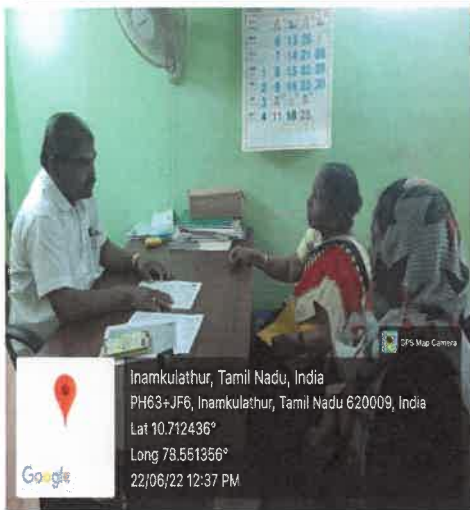

K. Kallikudy North, Tamil Nadu, India
QJCG+54J, K. Kallikudy North, Tamil Nadu 620009, India
Lat 10.770428°
Long 78.625275°
22/06/22 12:08 PM

Inamkulathur, Tamil Nadu, India
PH63+JF6, Inamkulathur, Tamil Nadu 620009, India
Lat 10.712436°
Long 78.551356°
22/06/22 12:37 PM